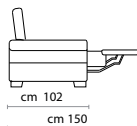

Cod. MILA100	Cod. MILA102	Cod. MILA101	Cod. MILA103	Cod. MILA137	Cod. MILA111	Cod. MILA110	Cod. MILA112
80cm	80cm	80cm	80cm	60cm	60cm	60cm	60cm
cm 125	cm 102,5	cm 102,5	cm 80	cm 105	cm 82,5	cm 82,5	cm 60
Poltrona Armchair	Poltrona 1 br sx Armchair left	Poltrona 1 br dx Armchair right	Poltrona sbr Armchair armless	Poltrona Armchair	Poltrona 1 br sx Armchair left	Poltrona 1 br dx Armchair right	Poltrona sbr Armchair armless