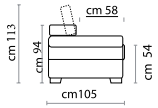

mod. KYROS

cm 210

**Materasso
Mattress
Matelas
h. 20 cm**