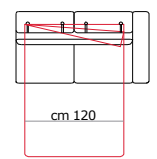

cm 173
2 posti max Letto 1 br dx
2 seater max bed l arm rg

Cod. GREG 311